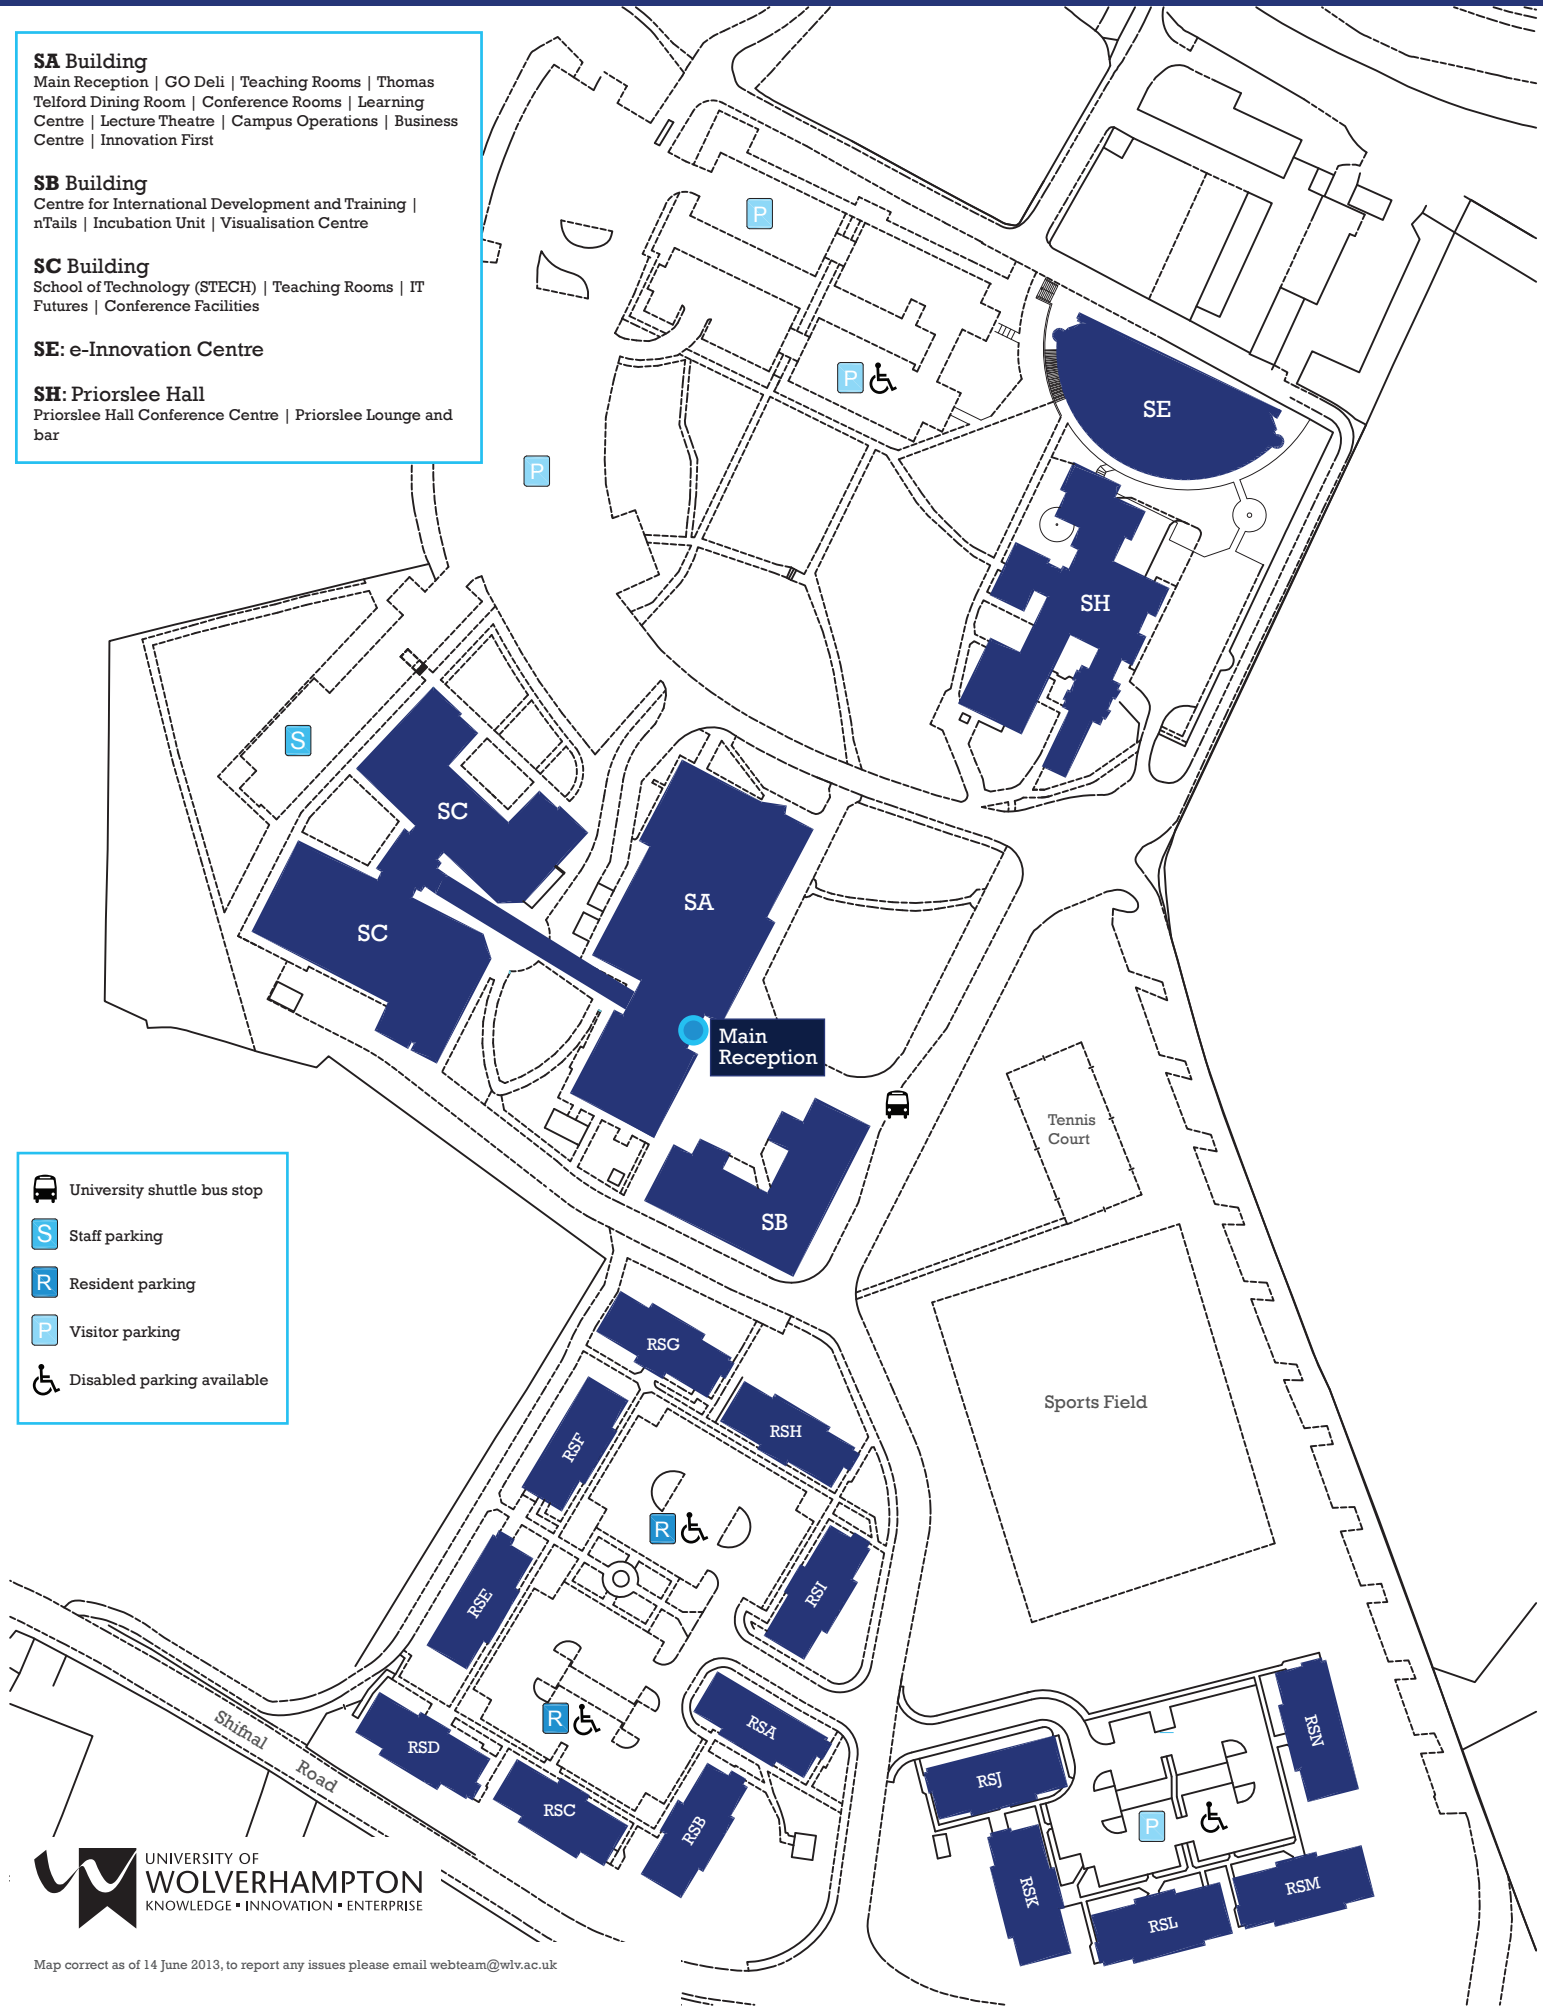

## SA Building

Main Reception | GO Deli | Teaching Rooms | Thomas Telford Dining Room | Conference Rooms | Learning Centre | Lecture Theatre | Campus Operations | Business Centre | Innovation First

## SC Building

School of Technology (STECH) | Teaching Rooms | IT Futures | Conference Facilities

## SH: Priorslee Hall

Priorslee Hall Conference Centre | Priorslee Lounge and bar

University shuttle bus stop

Staff parking

Resident parking

Visitor parking

Disabled parking available